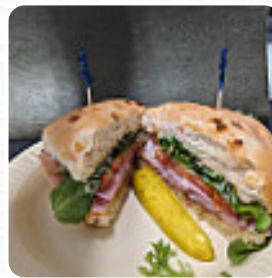

A complete [menu](#) of **Grandma B Sweet Treats** from [Rockport](#) covering all 17 menus and drinks can be found here on the menu. For [changing offers](#), please get in touch via phone or use the contact details provided on the website. What [User](#) likes about Grandma B Sweet Treats:

a variety of personalities with an amusing food. hogey brot with a ham sandwich is a tasty after a long day, plus a draw egg for dessert! I love talking to the staff while waiting for my lunch. [read more](#). In pleasant weather you can even be served in the outdoor area, And into the accessible spaces also come clientele with wheelchairs or physical disabilities. At Grandma B Sweet Treats from Rockport, there are *tasty sandwiches, small salads and other snacks* for quick hunger in between, as well as hot and cold drinks.