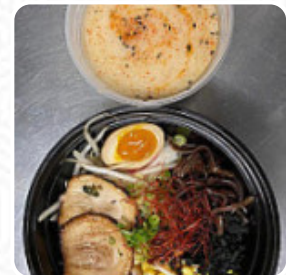

Pacifica Cuisine Menu

<https://menulist.menu>

68 Bridge St Suite #120, 06078, Suffield, US, United States

+18606681291 - <http://www.pacificacuisine.com/>

Here you can find the menu of Pacifica Cuisine in Suffield. At the moment, there are 26 menus and drinks on the menu. You can inquire about seasonal or weekly deals via phone. What [User](#) likes about Pacifica Cuisine: - amazing! we're on our way to get [sushi](#) after recommendations since we moved to [Suffield](#), but tried this place on a laune. we will continue to visit this hidden gem before everyone else. The restaurant is accessible and can therefore also be used with a wheelchair or physical limitations. What [User](#) doesn't like about Pacifica Cuisine: location is perfect. we recently moved to the opposite that seeks our hometown, go to the Chinese restaurant. that's not it. the food was edible, but very dirty. had to load it with salt/pepper, just to get a taste. pork was really hard. I'm sorry. we really wanted to like it. [read more](#). Pacifica Cuisine The *brilliant Asian fusion cuisine* will thrill you, the exquisite mix of familiar flavors and exciting new creations will amaze!, among the specialties of this restaurant are especially the Sashimi and Sashimi. If you're the type for more exotic menus, then try the Thai menus, on the daily specials there are also a lot of **Asian menus**.

Pacifica Cuisine Menu

Chicken

SWEET SOUR CHICKEN

Appetizer

CRAB RANGOON

Beilagen und Extras

SOJASAUCE

Tapas

PAD THAI

THAI CHICKEN

*These types of dishes are
being served*

SOUP

LAMB

SALAD

Ingredients Used

VEGETABLE

PORK MEAT

VEGETABLES

MEAT

EGG

TRAVEL

BROCCOLI

GARLIC

BEEF