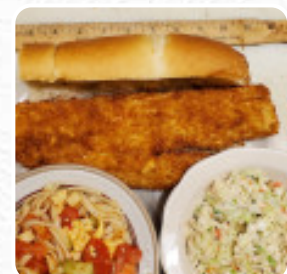

Deli-icious Catering Menu

<https://menulist.menu>
500 Station St, Wilmerding, USA, United States
+14128232000 - <http://stationbrakecafe.com/>

Double Cheeseburger	$6.99	Double Cheeseburger	$8.99
Double Cheeseburger with Bacon, Swiss, American or Hot Pepper Sauce			
Double Cheeseburger with Bacon, Swiss, American or Hot Pepper Sauce	$7.99	Double Cheeseburger with Bacon, Swiss, American or Hot Pepper Sauce	$8.99
Double Cheeseburger with Bacon, Swiss, American or Hot Pepper Sauce	$11.99	Double Cheeseburger with Bacon, Swiss, American or Hot Pepper Sauce	$13.99

WILMER WINGS and "DING" WINGS			
Wings	Price	Wings	Price
Hot Wings	$4.99	Hot Wings	$4.99
Hot Wings	$4.99	Hot Wings	$4.99
Hot Wings	$4.99	Hot Wings	$4.99

ORIGEN CHICKEN			
Chicken	Price	Chicken	Price
Chicken	$12.99	Chicken	$12.99
Chicken	$12.99	Chicken	$12.99
Chicken	$12.99	Chicken	$12.99