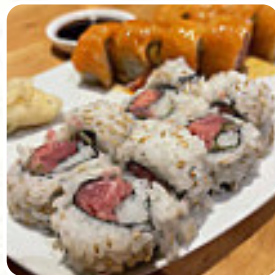

## ***Sushi Zushi Menu***

<https://menulist.menu>

999 E Basse Rd, 78209, San Antonio, US, United States  
+12108268500 - <https://www.sushizushi.com>

Here you can find the menu of Sushi Zushi in San Antonio. At the moment, there are 27 menus and drinks on the card. You can inquire about *seasonal or weekly deals* via phone. What [User](#) likes about [Sushi Zushi](#): love the atmosphere and the eating possibilities here. fresh and quiet rolling in the game! manager michelle was very attentive and engaged to ensure that we loved our experience! [read more](#). The rooms on site are wheelchair accessible and can also be used with a wheelchair or physiological disabilities, Depending on the weather conditions, you can also sit outside and have something. What [User](#) doesn't like about [Sushi Zushi](#): It was decent. Might taste different since we ordered Togo. The Oakland wasn't worth \$18 imo though. The hamachi Kama that we ordered for my 3 year old was also burnt. [read more](#). The restaurant also offers its customers a catering service, fine particularly are the **Maki** and specialties like Inside-Out that this restaurant is known for. Of course, we must not forget the comprehensive selection of **coffee and tea specialties** in this locale, there are also delectable [vegetarian](#) menus in the menu.