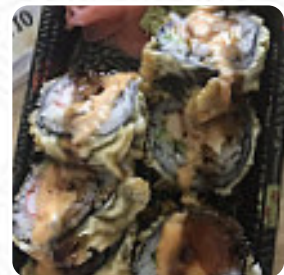

[The Card](#) of Ninja Japan from Union City contains about 92 different dishes and drinks. On average, you pay for a dish / drink about $8.9. What [User](#) likes about Ninja Japan: the [sushi](#) is good not amazing. teriyaki chicken roll is my favorite. if they have a taste for [sushi](#), it is a fast solution for all in the trade [Union City](#) area. we recommend [read more](#). The premises on site are wheelchair accessible and can also be used with a wheelchair or physical limitations. What [User](#) doesn't like about Ninja Japan: crazy, don't bother. miso suppen 3$ looked like Tofu crumbs that scratched them off the floor, hardly a soul tang. Sushi reels were $50 cent worth of meat and avocado. salad 5,$ the carrots were literally half-cuts. with only 2 gurkens. I hope that companies like this fade out of existence [read more](#). If you're in a rush, you can get fine **Fast-Food dishes just the way you like it** from Ninja Japan in Union City, freshly prepared for you in short time, and it's made with lots of freshly harvested vegetables, fish and meat, **healthy Japanese dishes** prepared. The tasty Sushi such as Maki and Te-Maki however, is the undisputed highlight of this establishment.