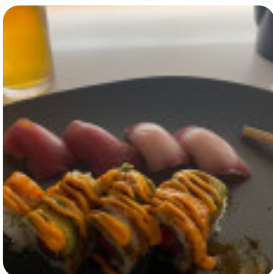

On this homepage, you can find the complete menu of Orchid Court Lounge Sushi from Orlando. Currently, there are **16** dishes and drinks up for grabs. For *seasonal or weekly deals*, please contact the owner of the restaurant directly. You can also contact them through their website. What [She's A Mee](#) likes about Orchid Court Lounge [Sushi](#):

Fantastic sushi! Our drinks were great too! Service- 4 very attentive. Food- 5 we have had fav sushi spots around here for years but after coming here have realized this will be our new sushi spot! Thank you Mammoth Club for the review!!!!!! [read more](#). The restaurant offers free WiFi for its customers. What [Yossel Bruk](#) doesn't like about Orchid Court Lounge Sushi:

Apparently is open until 1 am. They made us wait about 40 min to bring our order and when we tried to order some more food at 10:50 pm they told us that the kitchen was already closed Terrible service. [read more](#). In the kitchen of Orchid Court Lounge Sushi in Orlando, traditional meals are prepared with typical Asian spices fine, The successful fusion of different menus with fresh and partially daring ingredients is highly valued by the visitors - a good example of Asian Fusion. But the undisputed highlight of this place is the delicious Sushi such as Maki and Te-Maki, **tasty [vegetarian](#) dishes** are also on the menu available.