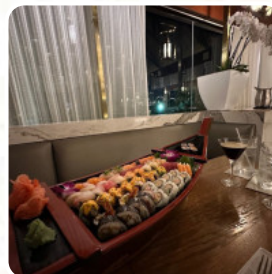

On this homepage, you can find the complete menu of Orchid Court Lounge Sushi from Orlando. Currently, there are **16** dishes and drinks up for grabs. For *seasonal or weekly deals*, please contact the owner of the restaurant directly. You can also contact them through their website. What [She's A Mee](#) likes about Orchid Court Lounge [Sushi](#):

Fantastic sushi! Our drinks were great too! Service- 4 very attentive. Food- 5 we have had fav sushi spots around here for years but after coming here have realized this will be our new sushi spot! Thank you Mammoth Club for the review!!!!!! [read more](#). The restaurant offers free WiFi for its customers. What [Yossel Bruk](#) doesn't like about Orchid Court Lounge Sushi:

Apparently is open until 1 am. They made us wait about 40 min to bring our order and when we tried to order some more food at 10:50 pm they told us that the kitchen was already closed Terrible service. [read more](#). In the kitchen of Orchid Court Lounge Sushi in Orlando, traditional meals are prepared with typical Asian spices fine, The successful fusion of different menus with fresh and partially daring ingredients is highly valued by the visitors - a good example of Asian Fusion. But the undisputed highlight of this place is the delicious Sushi such as Maki and Te-Maki, **tasty [vegetarian](#) dishes** are also on the menu available.