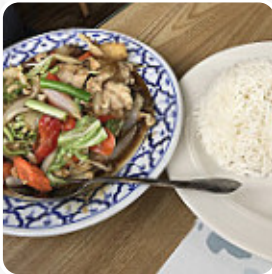

Best Of Thai Menu

<https://menulist.menu>

321 E 1st St, 98922, Cle Elum, US, CLE ELUM, United States
+15096746854 - <http://www.bestofthai321.net/>