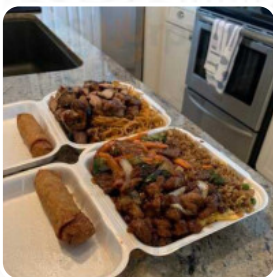

Here you can find the menu of Tokyo Express in [Port Isabel](#). At the moment, there are 19 menus and drinks on the food list. You can inquire about [changing offers](#) via phone. What [User](#) likes about Tokyo Express: I went later the day, so there were fewer choices, but the price and the amount they give them is enough that I had eaten it for three days. good service good customer service great eating [read more](#). What [User](#) doesn't like about Tokyo Express:

Took my family for a quick lunch visit at 12:35pm! They only had 4 meat options and wouldn't make a sushi roll from their menu because it would take too long. They didn't even have the most basic sweet and sour chicken nor general tso. Last thing is they make you wear a mask but the server didn't have a mask on themselves!! Will never be back never!!!! [read more](#). In the Tokyo Express from Port Isabel, a lot of freshly harvested vegetables, fish, and meat are used to prepare healthy, flavorful Japanese dishes, on the daily specials there are also a lot of **Asian dishes**. Many guests also especially enjoy the versatile, scrumptious Chinese cuisine, tasty particularly are the *Sushi* and specialties like **Sashimi** that this place is known for.