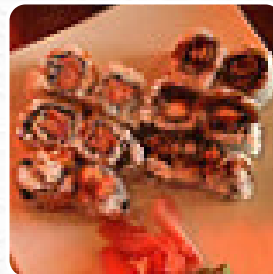

Tokyo Mandarin Chinese Restaurant Sushi Bar Menu

<https://menulist.menu>

1907 Deptford Center Rd, 08096, Woodbury, US, United States
(+1)8563740533 - <http://www.themandaringroup.com/>