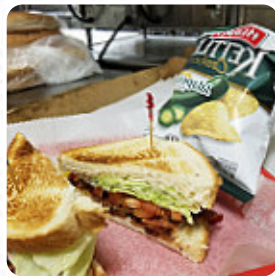

The Card of Deerhead Hot Dogs, Maryland Ave from Wilmington contains about **26** different menus and drinks.

On average, you pay for a dish / drink about $4.8. What [User](#) likes about Deerhead Hot Dogs, Maryland Ave: cheesesteaks absolutely incredible! I would add a picture to my review, but it would take me time to put this ding in my mouth! Hot dog with everything is also a must! Many thanks for years and years fantastic eating! [read more](#). The premises on site are wheelchair accessible and can also be used with a wheelchair or physiological

limitations. What [User](#) doesn't like about Deerhead Hot Dogs, Maryland Ave:

VERY RUDE AND RUSHY . THEY WERE READY TO CLOSE BUT BEING FROM PAN JUST SAW SIGN DECIDED TO STOP. BUT NEVER AGAIN.I TRAVEL ALL OVER SO THATS A NO GO FOR ME MOST DEFINITELY. SO I WENT ACROSS STREET TO SEASONS [PIZZA](#)? WARNING DO NOT GO TO DEER HEAD HOTDOGS IF UR BLACK LOOKING FOR GOOD SERVICE BUT AS I WAIT FOR MY FOOD ACROSS STREET I SEE THEIR GRILL STILL ON SO WHY RUSH US [read more](#). If you're desiring some zesty South American

cuisine, you've come to the right place: delicious meals, cooked with *fish, seafood, and meat*, though corn, beans, and potatoes are also on the menu, Don't miss the chance to try the tasty [pizza](#), prepared fresh in an traditional way. The [burgers of this place](#) are among the highlights and are usually served with filling sides such as chips, leaf and cabbage salads or wedges, and you have the opportunity to try delicious American meals like **Burger or Barbecue**.