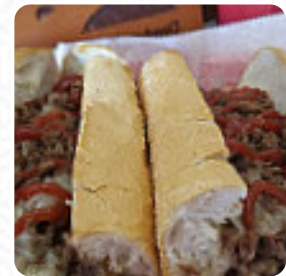

The Card of Deerhead Hot Dogs, Maryland Ave from Wilmington contains about **26** different menus and drinks.

On average, you pay for a dish / drink about $4.8. What [User](#) likes about Deerhead Hot Dogs, Maryland Ave: cheesesteaks absolutely incredible! I would add a picture to my review, but it would take me time to put this ding in my mouth! Hot dog with everything is also a must! Many thanks for years and years fantastic eating! [read more](#). The premises on site are wheelchair accessible and can also be used with a wheelchair or physiological

limitations. What [User](#) doesn't like about Deerhead Hot Dogs, Maryland Ave:

VERY RUDE AND RUSHY . THEY WERE READY TO CLOSE BUT BEING FROM PAN JUST SAW SIGN DECIDED TO STOP. BUT NEVER AGAIN.I TRAVEL ALL OVER SO THATS A NO GO FOR ME MOST DEFINITELY. SO I WENT ACROSS STREET TO SEASONS [PIZZA](#)? WARNING DO NOT GO TO DEER HEAD HOTDOGS IF UR BLACK LOOKING FOR GOOD SERVICE BUT AS I WAIT FOR MY FOOD ACROSS STREET I SEE THEIR GRILL STILL ON SO WHY RUSH US [read more](#). If you're desiring some zesty South American

cuisine, you've come to the right place: delicious meals, cooked with *fish, seafood, and meat*, though corn, beans, and potatoes are also on the menu, Don't miss the chance to try the tasty [pizza](#), prepared fresh in an traditional way. The [burgers of this place](#) are among the highlights and are usually served with filling sides such as chips, leaf and cabbage salads or wedges, and you have the opportunity to try delicious American meals like **Burger or Barbecue**.