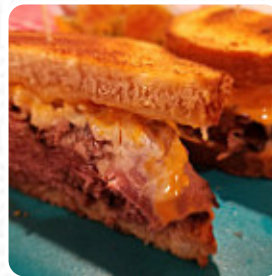

The Card of Deerhead Hot Dogs, Maryland Ave from Wilmington contains about **26** different menus and drinks.

On average, you pay for a dish / drink about $4.8. What [User](#) likes about Deerhead Hot Dogs, Maryland Ave: cheesesteaks absolutely incredible! I would add a picture to my review, but it would take me time to put this ding in my mouth! Hot dog with everything is also a must! Many thanks for years and years fantastic eating! [read more](#). The premises on site are wheelchair accessible and can also be used with a wheelchair or physiological

limitations. What [User](#) doesn't like about Deerhead Hot Dogs, Maryland Ave:

VERY RUDE AND RUSHY . THEY WERE READY TO CLOSE BUT BEING FROM PAN JUST SAW SIGN DECIDED TO STOP. BUT NEVER AGAIN.I TRAVEL ALL OVER SO THATS A NO GO FOR ME MOST DEFINITELY. SO I WENT ACROSS STREET TO SEASONS [PIZZA](#)? WARNING DO NOT GO TO DEER HEAD HOTDOGS IF UR BLACK LOOKING FOR GOOD SERVICE BUT AS I WAIT FOR MY FOOD ACROSS STREET I SEE THEIR GRILL STILL ON SO WHY RUSH US [read more](#). If you're desiring some zesty South American

cuisine, you've come to the right place: delicious meals, cooked with *fish, seafood, and meat*, though corn, beans, and potatoes are also on the menu, Don't miss the chance to try the tasty [pizza](#), prepared fresh in an traditional way. The [burgers of this place](#) are among the highlights and are usually served with filling sides such as chips, leaf and cabbage salads or wedges, and you have the opportunity to try delicious American meals like **Burger or Barbecue**.