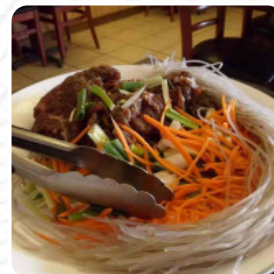

A complete menu of Korean Bbq from Greenville covering all 17 courses and drinks can be found here on the card. For changing offers, please get in touch via phone or use the contact details provided on the website. What [User](#) likes about Korean Bbq:

as some others have said, I also loved in s. korea. I enjoy Korean cuisine and was very pleased to find all the positive reviews here. I went with a friend today and we both enjoyed it! the boggi was on the point, noodles were fantastic and the kimchi was perfectly typical bulgogi can get sharp so if they don't eat too spicy I can highly recommend them for little wicy as the taste lost without it loved eating on my n... [read more](#). What [User](#) doesn't like about Korean Bbq:

I've eaten here several times. This is average Korean fare. The service is painstakingly slow and the portions are small. There are better Korean options in the area [read more](#). The Korean Bbq in Greenville dishes out various **tasty seafood courses**, The **barbecue** is freshly grilled here on an open flame. No Korean feast is complete without traditional *Korean meals* like Kimchi, Bap and Jjigae, which are served on the menu and the tables of the customers, The customers of the establishment are also thrilled with the extensive selection of differing coffee and tea specialities that the restaurant offers.