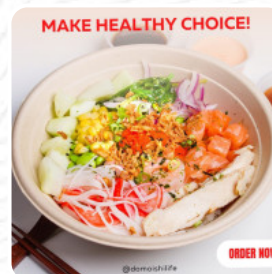

The **menu of Domoishi Ramen-poke-tea-wings** from Chesapeake includes **25** meals. On average, meals or drinks on the card cost about $7.2. The categories can be viewed on the menu below. What [User](#) likes about Domoishi Ramen-poke-tea-wings:

I can only speak for this location. I haven't been to any other . 100% 5 star. Amazing food. Good prices for what you purchase . Timely manner. Up to date ordering. This location is very consistent on their food. We eat here all the time and every time it has always been good.They have the best wings out of anywhere. We always get half and half regular and spicy with our order. The flavor it leaves in your mouth plus... [read more](#). What [User](#) doesn't like about Domoishi Ramen-poke-tea-wings:

they have the Fredericksburg location, which is listed on their website as open, although it is not open and the time of people wasted, as they try to visit the load. [read more](#). With typical Asian spices fine traditional meals are prepared in the kitchen of Domoishi Ramen-poke-tea-wings in Chesapeake, Furthermore, the customers of the restaurant enjoy the comprehensive selection of the various *coffee and tea specialities* that the establishment has available. The Asian fusion cuisine is also an important part of Domoishi Ramen-poke-tea-wings. Anyone who finds the normal and generally known dishes too ordinary should approach with a willingness to experiment and try some unexpected combination of ingredients consume.