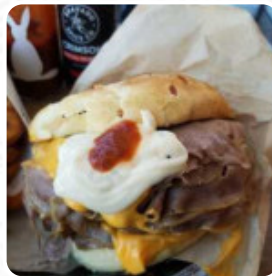

The restaurant from Houston offers **86** different *dishes and drinks* on [the card](#) at an average price of $6.0. In case you're hungry some seasoned South American cuisine, you're in the right place: exquisite menus, prepared with fish, seafood, and meat, but also corn, beans, and potatoes are on the menu, and you can indulge in delicious American menus like **Burger or Barbecue**.