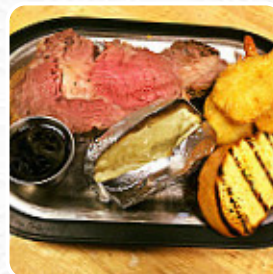

A complete [menu](#) of Pioneer And Steak House from Velva covering all 15 dishes and drinks can be found here on the food list. For [seasonal or weekly deals](#), please get in touch via phone or use the contact details provided on the website. What [User](#) likes about Pioneer And Steak House:

We ordered the prime rib to go meal tonight it did not disappoint. It was a large, delicious meal for a great price. However, we have never had a bad dining experience here, it's flawless every time. [read more](#). The premises on site are wheelchair accessible and can also be used with a wheelchair or physiological disabilities, and there is free WiFi. What [Scott Schalesky](#) doesn't like about Pioneer And Steak House:

Just absolutely disgusting. Couldn't cut my ribeye with a steak knife. Nobody could eat their steak. When we pointed it out, the response was, what are we supposed to do about it. Save your money. [read more](#). Pioneer And Steak House from Velva is famous for its **tasty burgers**, to which tasty fries, salads and other sides are provided, They also present tasty South American meals to you on the menu. There are also delicious American menus, for example, **burgers and grilled meat**, The yummy sandwiches, small salads and other snacks can be planned well as a snack.