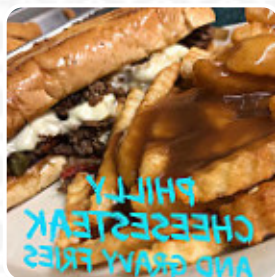

As soon as we have a meal plan for Catfish Cabin Restaurant from United States, we will publish it here. In the meantime, feel free to take a look at the meal plans in the surrounding area. Or help us by **uploading an overview of the dishes and drinks here**. What User likes about Catfish Cabin Restaurant:

Great Experience! We dined in as a group, called the day before for group reservations. Thankfully, someone cancelled and we took advantage of the Boyle Room. Great staff and great food!!!. We are planning to go again soon????????? read more. What User doesn't like about Catfish Cabin Restaurant:

Food was good not great. The wait time on service and food was ridiculous. But the staff was friendly. Just reopened so may be worth a second try later. The steak that was ordered at our table was cooked exactly as ordered and had great flavor. read more. In case you're craving some seasoned South American cuisine, you're in the right place: delightful dishes, prepared with *fish*, seafood, and *meat*, but also **corn, beans, and potatoes** are on the menu, and you can look forward to the tasty traditional seafood cuisine. There are also scrumptious American menus, for example, burgers and grilled meat.