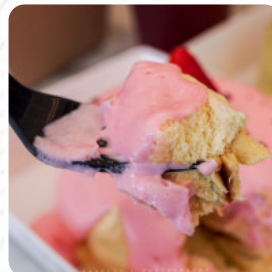

Teazo Menu

<https://menulist.menu>

Teazo, 1050 Taraval St, San Francisco, CA 94116, USA, United States
(+1)4157487398 - <http://orderteazo.square.site>

The [menu of Teazo](#) from San Francisco includes 79 dishes. On average, **dishes or drinks on the menu** cost about \$7.2. The categories can be viewed on the menu below. What [Shuo Mao](#) likes about Teazo: I tried their tiramisu matcha latte with less sugar and less ice. The green tea flavor is just right, neither too strong or too light. The tiramisu foam is slightly too salty and not so easy to drink together with the green tea. But overall it's still a pleasant drink. The pick up process, however, leaves much to be desired. Our group order of four was finished in between other orders. And when they were finished, the... [read more](#). The diner is accessible and can therefore also be used with a wheelchair or physiological limitations, and there is free WLAN. What [Avina Zhao](#) doesn't like about Teazo: the food is really good but the drinks are kind of bad. I ordered a jasmine milk tea 100% sweet, but it tasted like it's 60% sweet so I didn't really like the drinks. This happened to me 5 times already. [read more](#). A visit to Teazo becomes even more rewarding due to the large selection of **coffee and tea specialties**.

Teazo Menu

Smoothies

OREO SMOOTHIE \$6.0

Süße Desserts

TIRAMISU

Snacks

CRISPY POPCORN CHICKEN \$10.0

Side dishes