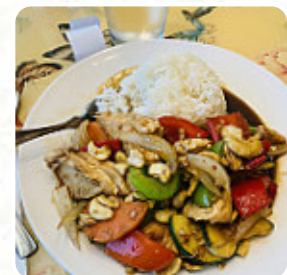

A [comprehensive menu](#) of Bangkok Gardens from Columbia covering all 17 dishes and drinks can be found here on the card. For **changing offers**, please get in touch via phone or use the contact details provided on the website. What [User](#) likes about Bangkok Gardens:

this is by far my favorite restaurant in the city! although it is not only a vegan or [vegetarian](#) restaurant, the options they have are incredible! I dream of this place on a regular basis get: the ginger calda samosas vegetarian knödel veggie rolls the vegetarian plate in the curry sauce with tofu [read more](#). What [User](#) doesn't like about Bangkok Gardens:

I love going here for the ambiance but I believe there's better Thai food in Columbia. Make sure you tell the server upfront that you're [vegetarian](#) or vegan and they'll help you navigate the menu. Wish they had a non-fish curry sauce option. Worth checking out. [read more](#). Bangkok Gardens from Columbia prepares tasty dishes, refined with the popular spices and (fish-)sauces of the **Thai cuisine**, along with plenty of freshly harvested vegetables, [seafood](#) and meat, there are also fine vegetarian menus on the menu.