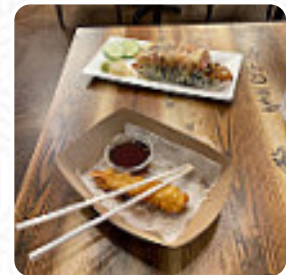

A **comprehensive menu** of Teriyaki Box (kennesaw) from Kennesaw covering all 31 courses and drinks can be found here on the card. For **changing offers**, please get in touch via phone or use the contact details provided on the website. What [User](#) likes about Teriyaki Box (kennesaw):

came for a late evening to dinner with my friend and it was amazing. love also the green tee. perfect meal to enjoy the game! as you see through my empty plate it was delicious [read more](#). The diner is accessible and can therefore also be used with a wheelchair or physical limitations. What [User](#) doesn't like about Teriyaki Box (kennesaw):

I ordered honey and Sriracha chickens. the taste was good, but the quality of the chicken was badly very hard, thin pieces of huh, most of the as when chewing on jerk. teriyaki box, please repair her meat quality! I would like to come back if the texture could correspond to the quality of the taste. Otherwise not sure whether we would return [read more](#). With the extensive range of coffee and tea specialties, a visit to Teriyaki Box (kennesaw) becomes even more attractive, and you can indulge in scrumptious American dishes like [Burger](#) or [Barbecue](#).

One also cooks South American here with fresh fish, meat, as well as corn and rice, and *easily digestible Japanese dishes* are being made with lots of freshly harvested vegetables, fish and meat.