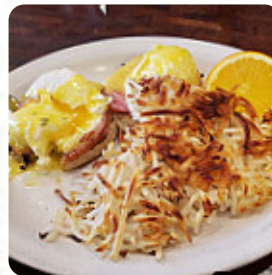

A complete [menu](#) of Mc Gill's At Crested Butte from Crested Butte covering all 18 menus and drinks can be found here on the card. For [changing offers](#), please get in touch via phone or use the contact details provided on the website. What [User](#) likes about Mc Gill's At [Crested Butte](#):

first, their menu was hard to choose because they have so many good options. I went with the salmon benedict and my man got the ghostburger. both were so good that we finished our tellers in a hot minute! my man said he would only come here for the burger. friendly service! [read more](#). The premises on site are wheelchair accessible and can also be used with a wheelchair or physical limitations, Depending on the weather conditions, you can also sit outside and eat. With the comprehensive variety of **coffee and tea specialties**, a visit to Mc Gill's At Crested Butte becomes even more attractive, Naturally, you can't miss out on the tasty burgers, which are accompanied by sides like fries, salads, or wedges served. In addition, they serve you delicious dishes à la française, and you can try delicious American menus like Burger or Barbecue.