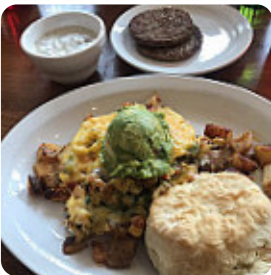

A complete [menu](#) of Mc Gill's At Crested Butte from Crested Butte covering all 18 menus and drinks can be found here on the card. For [changing offers](#), please get in touch via phone or use the contact details provided on the website. What [User](#) likes about Mc Gill's At [Crested Butte](#):

first, their menu was hard to choose because they have so many good options. I went with the salmon benedict and my man got the ghostburger. both were so good that we finished our tellers in a hot minute! my man said he would only come here for the burger. friendly service! [read more](#). The premises on site are wheelchair accessible and can also be used with a wheelchair or physical limitations, Depending on the weather conditions, you can also sit outside and eat. With the comprehensive variety of **coffee and tea specialties**, a visit to Mc Gill's At Crested Butte becomes even more attractive, Naturally, you can't miss out on the tasty burgers, which are accompanied by sides like fries, salads, or wedges served. In addition, they serve you delicious dishes à la française, and you can try delicious American menus like Burger or Barbecue.