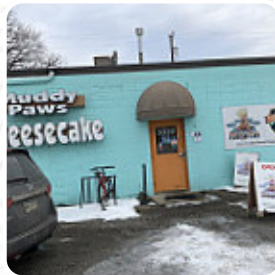

The menu of Muddy Paws Cheesecake from St Louis Park includes 17 meals. On average, **meals or drinks on [the menu](#)** cost about $67.0. The categories can be viewed on the menu below. What [User](#) likes about Muddy Paws Cheesecake:

I tried a vegan disc and a gluten-free vegan disc. both were good, but I prefer the gluten version a little better. only light. I've tried a circus and a celestial disc. both were delicious aromen. there were at least 5 vegan options to choose from. the discs were frozen, which was unexpected. I let it dry for a few hours and it was perfect for eating. [read more](#). The premises in the restaurant are wheelchair accessible and can also be used with a wheelchair or physical disabilities. What [User](#) doesn't like about Muddy Paws Cheesecake:

I was expecting fresh since you can pick by slices like most bake shops. Now I wonder if the way you order is so you don't see them taking it out of freezers. They were all frozen when I brought them home for a surprise dessert for dinner so sadly could not eat tonight. They should let you know they are taken from freezer. [read more](#). If you feel like **something sweet**, you should visit Muddy Paws Cheesecake because they have *enchanting desserts* that will definitely satisfy the sweet-tooth in you, There are also fresh pastries, complemented by a variety of cold and hot beverages.