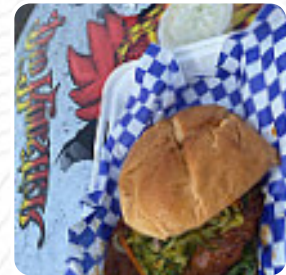

The menu of Muddy Paws Cheesecake from St Louis Park includes 17 meals. On average, **meals or drinks on [the menu](#)** cost about $67.0. The categories can be viewed on the menu below. What [User](#) likes about Muddy Paws Cheesecake:

I tried a vegan disc and a gluten-free vegan disc. both were good, but I prefer the gluten version a little better. only light. I've tried a circus and a celestial disc. both were delicious aromen. there were at least 5 vegan options to choose from. the discs were frozen, which was unexpected. I let it dry for a few hours and it was perfect for eating. [read more](#). The premises in the restaurant are wheelchair accessible and can also be used with a wheelchair or physical disabilities. What [User](#) doesn't like about Muddy Paws Cheesecake:

I was expecting fresh since you can pick by slices like most bake shops. Now I wonder if the way you order is so you don't see them taking it out of freezers. They were all frozen when I brought them home for a surprise dessert for dinner so sadly could not eat tonight. They should let you know they are taken from freezer. [read more](#). If you feel like **something sweet**, you should visit Muddy Paws Cheesecake because they have *enchanting desserts* that will definitely satisfy the sweet-tooth in you, There are also fresh pastries, complemented by a variety of cold and hot beverages.