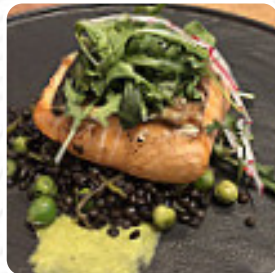

The Assembly Menu

<https://menulist.menu>
1143 Capitol St #104A, Eagle, USA, United States
+19703282828 - <https://www.theassemblyeagle.com>