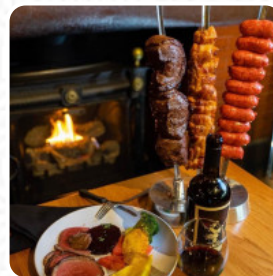

Framingham Station Brazilian Steakhouse Menu

<https://menulist.menu>

417 Waverley St, Framingham I-01702-6939, United States
(+1)5084245911 - <https://framinghamstation.com/>