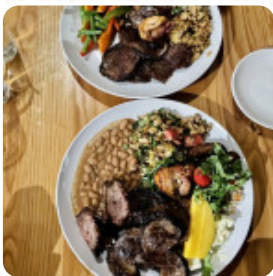

Framingham Station Brazilian Steakhouse Menu

<https://menulist.menu>

417 Waverley St, Framingham I-01702-6939, United States
(+1)5084245911 - <https://framinghamstation.com/>