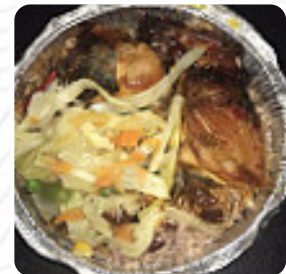

The Card of Safari Jerk House from Queens contains about 81 different meals and drinks. On average, you pay for a dish / drink about $9.5. What **User** likes about Safari Jerk House:

Best Jamaican I've had since i've moved up here. Unfortunately the prices of meat have recently risen, however this place was still $5-6 cheaper per plate than others price increase. My new regular ?? [read more](#). What

Shawnie J doesn't like about Safari Jerk House:

I wanted to like this place so much more! It's close to home and very well presented. Very affordable especially the lunch menu but the texture of that chicken was not it for me and the flavor was not the stew flavor I'm use too even the color threw me off. The service was excellent especially with it being so busy and only one person behind the counter. It's a small store front no tables and very clean inside. I'll... [read more](#). The restaurant also offers its guests a **catering service**.