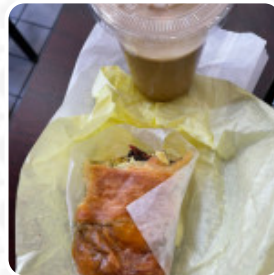

Paddington Cafe Menu

<https://menulist.menu>
1952 Mountain Blvd, Oakland, United States
+15103380388

The restaurant from Oakland offers 52 different *menus and drinks* on [the card](#) at an average \$7.9. What [User](#) likes about Paddington Cafe: