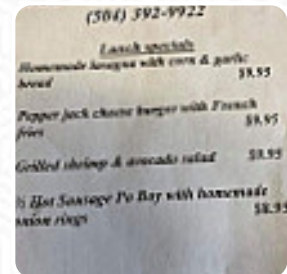

Meme's New Orleans Cafe Menu

<https://menulist.menu>

103 Schlieff Dr, Belle Chasse, USA, United States
(+1)5043929922 - <http://www.memescatering.com/>

On this homepage, you can find the complete menu of Meme's New Orleans Cafe from [Belle Chasse](#). Currently, there are **19** courses and drinks up for grabs. For seasonal or weekly deals, please contact the restaurant owner directly. You can also contact them through their website. What [User](#) likes about Meme's New Orleans Cafe:

Just visited for the very first time and OMG!!!! Hot Roast Beef Poboy was out of this world!! Great food and prices. Love Mrs. Ruby who works there also. She was sooo sweet. I will definitely be going back. [read more](#). As a guest, you can use the WiFi of the restaurant free of charge, And into the accessible spaces also come visitors with wheelchairs or physical disabilities. If the weather conditions are right, you can also have something to eat outside. What [User](#) doesn't like about Meme's New Orleans Cafe:

meme is both a diving restaurant and a catering business, so they have different menus for each business. this place is located in a neighbourhood so that it is friendly. [read more](#). At Meme's New Orleans Cafe in Belle Chasse, there are **delicious sandwiches, small salads and further snacks** for quick hunger, as well as cold and hot beverages, and you may look forward to the tasty traditional [seafood](#) cuisine. There are also tasty American meals, for example, *burgers and grilled meat*, You'll also find tasty bites, cake, simple snacks and chilled refreshments and hot beverages here.

SALAD

PANINI

JAMBALAYA

ROAST BEEF

Meme's New Orleans Cafe Menu

Meme's New Orleans Cafe

103 Schlieff Dr, Belle Chasse,
USA, United States

Opening Hours:
Monday 10:30-13:30
Tuesday 10:30-13:30
Wednesday 10:30-13:30
Thursday 10:30-13:30
Friday 10:30-13:30