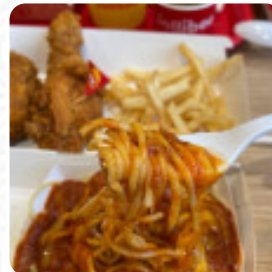

Jollibee Menu

<https://menulist.menu>

733 NJ-440, 07304, Jersey City, US, United States

+15512058005 - <https://locations.jollibeefoods.com/usa/nj/jersey-city/733-state-route-440>

Here you can find the menu of Jollibee in Jersey City. At the moment, there are 33 meals and drinks on the menu. You can inquire about seasonal or weekly deals via phone. What [User](#) likes about Jollibee: I love this new jollibee! away from traffic and easy to reach. every time I'm in nj, I'm always here to my fabe, burgsteak and pirsich mango cake. their spaghetti and joyful joy are also heavenly. ya will try. [read more](#). What [User](#) doesn't like about Jollibee: is nothing special about jollibee if you are not filipino. I think a nice homemade spaghetti and meatball dinner will be much better than her spaghetti and hot dog dinner. they are fried chicken is very good and I think that's it. [read more](#). If you're in a hurry and need something quick, you can get delicious Fast-Food meals just the way you like it from Jollibee in Jersey City, prepared for you in short time, Particularly scrumptious are also the **Maki** and specialties like Te-Maki from this restaurant. Even if you're only a bit hungry, you can still treat yourself to one of the delicious *sandwiches*, a small salad or another snack, A **catering service** offered by the restaurant allows you to enjoy the meals on-site or at the event.