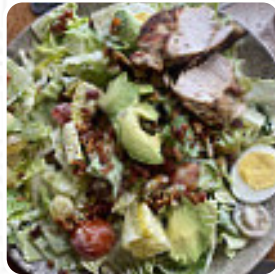

Alchemy Menu

<https://menulist.menu>
1100 Market St, 01940, Lynnfield, US, United States
(+1)7817766491 - <https://alchemy-lynnfield.com/>