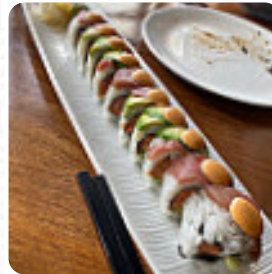

Alchemy Menu

<https://menulist.menu>
1100 Market St, 01940, Lynnfield, US, United States
(+1)7817766491 - <https://alchemy-lynnfield.com/>