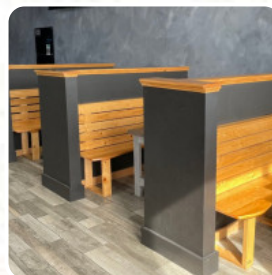

A complete [menu](#) of Cafe Terrace from Duluth covering all 21 meals and drinks can be found here on the menu. For **seasonal or weekly deals**, please get in touch via phone or use the contact details provided on the website.

What [User](#) likes about Cafe Terrace:

the fruit beverages were very sweet, even at 50.% so they try to get an even lower sugar level if they are not a large sugar ventilator. cream was amazing! many strawberries in the crepe. [read more](#). The restaurant is accessible and can therefore also be used with a wheelchair or physiological limitations. What [User](#) doesn't like about Cafe Terrace:

probably top 3 worst coffee I've ever tried in my life! even worse then a tank coffee. definitiw not worth $4. it wouldn't drink anything, even if it was offered for free. unfortunately it has to pour out a few sips. first and last time. very sad because I wanted to try this place. [read more](#). A visit to Cafe Terrace becomes even more rewarding due to the large diversity of **coffee and tea specialties**, You'll also find tasty bites, cake, small snacks and chilled refreshments and hot drinks here.