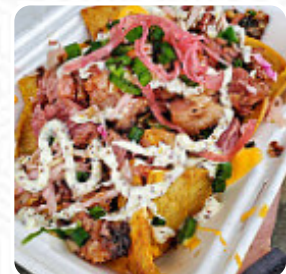

Here you can find the [menu](#) of Smoke And Squeal Bbq in SCITUATE. At the moment, there are 20 menus and drinks on the food list. You can inquire about seasonal or weekly deals via phone. What [User](#) likes about Smoke And Squeal Bbq:

came to play flipper at electromagnetic (in the same building) and the owner told us about this place very happy accident! delicious tastefully moist and delicate! [read more](#). In beautiful weather you can even eat and drink in the outdoor area. What [J Sullivan](#) doesn't like about Smoke And Squeal Bbq:

I want to like this restaurant more, I think there's a lot of potential for improvement and I do have high hopes. The Brisket: Sadly bland. No option for chopped or burnt ends. I'm sorry but that ain't BBQ. The Chili: A self serve Chili bar, truly a great idea with poor execution. Especially for the cost I would like to see sour cream, cheese, chips, etc to dress the Chili. If that was an option I'd be there EVERY DAY... [read more](#). At Smoke And Squeal Bbq in SCITUATE, **tasty grilled food is freshly prepared** on an open flame and garnished with tasty sides, The tasty sandwiches, healthy salads and other snacks can be planned well as a snack. Would you rather enjoy the food in your own four walls or on a special occasion like a party? Thanks to the in-house catering, that's no problem, Forbreakfast a **versatile brunch** is offered here.