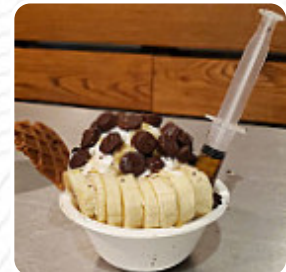

A comprehensive menu of Astro Craft Ice Cream from Tampa covering all 28 meals and drinks can be found here on the menu. For seasonal or weekly deals, please get in touch via phone or use the contact details provided on the website. What [User](#) likes about Astro Craft Ice Cream:

this is my favorite place to bring friends and family who visit. they always offer a great personal service and workers seem to enjoy their job. really. great job! highly recommended! [read more](#). The restaurant offers free WiFi for its visitors. What [User](#) doesn't like about Astro Craft Ice Cream:

On ice after lunch in Ulele?s. I had a big one with a pot of mango margarita sorbet and salted caramel vertebrae.

My wife had a small one with a sip Crème brûlée café con leche. The ice was okay. It wasn't great. I love ice cream, so it's rare that I don't find any ice cream I don't really like. The staff (at least one of the two women working) was not friendly. The rating is more about the ice than the service. The... [read more](#). For quick hunger in

between, Astro Craft Ice Cream from Tampa provides **delicious sandwiches, small salads, and other treats**, as well as hot and cold drinks, and you can enjoy here scrumptious American meals like Burger or Barbecue. In

this restaurant there is also an comprehensive variety of *coffee and tea specialties* not to forget, They also present scrumptious **South American** dishes to you in the menu.