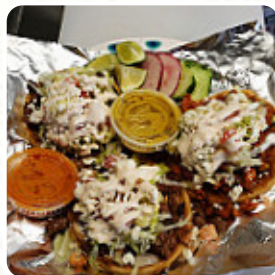

The place from [Glen Burnie](#) offers **10** different *meals and drinks* on [the card](#) at an average price of $9.6. What [User](#) likes about Taqueria Chiapaneca:

I ordered the pollo, al pastor and tripa tacos with grilled vegetables! I wasn't disappointed! my eating was amazing and the service was excellent! everything here is made to order! a hidden gem here in glen burnie! I will definitely be back! [read more](#). Get excited about the **diverse, delicious Mexican cuisine**, which is traditionally cooked with corn, beans and chilies (hot peppers).