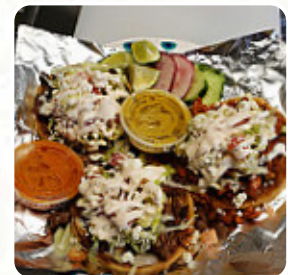

The place from [Glen Burnie](#) offers **10** different *meals and drinks* on [the card](#) at an average price of $9.6. What [User](#) likes about Taqueria Chiapaneca:

I ordered the pollo, al pastor and tripa tacos with grilled vegetables! I wasn't disappointed! my eating was amazing and the service was excellent! everything here is made to order! a hidden gem here in glen burnie! I will definitely be back! [read more](#). Get excited about the **diverse, delicious Mexican cuisine**, which is traditionally cooked with corn, beans and chilies (hot peppers).