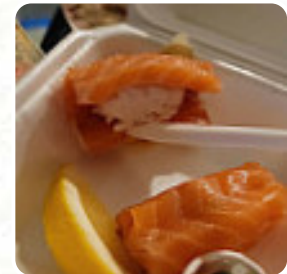

A complete [menu](#) of Teriyaki House from San Dimas covering all 29 menus and drinks can be found here on the menu. For seasonal or weekly deals, please get in touch via phone or use the contact details provided on the website. What [User](#) likes about Teriyaki House:

this place was busy when I went to dinner [1800.] I ordered a large teriyaki chicken dish, pouring udon suppe and a side of makkaroni were all three tasty and the big chicken dish is big enough to share with two people. [read more](#). The restaurant and its rooms are wheelchair accessible and thus usable with a wheelchair or physiological limitations. Teriyaki House from [San Dimas](#) creates for you *fine sushi* (e.g., *Maki and Sashimi*), in addition to numerous additional variations, always fresh with ingredients like fish, vegetables and meat, Besides the tasty sandwiches, healthy salads and other snacks also make a good snack. The [Asian fusion cuisine](#) is also an important part of Teriyaki House. Anyone who finds the everyday and generally known dishes too boring can here approach with a willingness to experiment and try some unexpected combination of ingredients taste, On the menu there are also several Asian menus.