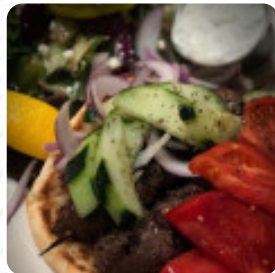

On this homepage, you can find the **complete [menu](#)** of **The Olive Tree Greek Grill Paoli** from PAOLI. Currently, there are 40 meals and drinks up for grabs. For *seasonal or weekly deals*, please contact the owner of the restaurant directly. You can also contact them through their website. What [User](#) likes about The Olive Tree Greek Grill Paoli:

absolutely good food. wonderful selection of appetizers and entrées. great service and byob. I have been in the previous situation for many times and was always impressed by large groups that could handle them. Last, save space for desert! [read more](#). When the weather conditions is pleasant you can also be served outside, And into the accessible spaces also come customers with wheelchairs or physiological disabilities. WiFi is available free of charge. What [User](#) doesn't like about The Olive Tree Greek Grill Paoli:

Disappointing. It was our first time trying this place. The gyro wasn't good at all. No forks to eat the so-called Greek Salad that comes with the sandwich. No napkins in the bag. I was expecting to try authentic Greek cuisine but it was not even close to that. Friendly and helpful staff though. [read more](#). tasty Greek meals like **Gyros, Souvlaki and Seafood** with sides like fries, feta cheese salad, Pita bread and Tzatziki can be provided to you at The Olive Tree Greek Grill Paoli in PAOLI, Furthermore, the sugar-sweet treats of this restaurant sparkle not only on children's plates and in children's eyes. Additionally, you're in for typical Italian cuisine inclusive of tasty classics like [pizza](#) and pasta, It's possible to chill out at the bar with a freshly tapped beer or other alcoholic and non-alcoholic drinks.