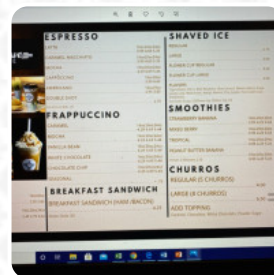

Que Suave Cafe Menu

<https://menulist.menu>

915 N California St, 87801, Socorro, US, United States

(+1)5052612861,(+1)5756402906 - <http://www.quesuavecafe.com/>

A comprehensive menu of Que Suave Cafe from Socorro covering all 15 dishes and drinks can be found here on the menu. For changing offers, please get in touch via phone or use the contact details provided on the website.

What [User](#) likes about Que Suave Cafe:

coffee is quite good and the atmosphere is also beautiful, I had some laugh in the run of a few weeks and while they were delicious, they were a little light on the coffee and I was surprised that they did not offer whole milk [read more](#). The restaurant and its premises are wheelchair accessible and thus reachable with a wheelchair or physiological disabilities, and there is free WiFi. Que Suave Cafe from Socorro is a **chilled café**, where you can enjoy a snack or cake with a **steaming coffee or a sweet chocolate**. A catering service offered by the restaurant allows you to eat the menus on-site or at the function. You can just get one of the scrumptious *sandwiches*, a healthy salad or another snack, if you're not that ravenous, Furthermore, the customers of the restaurant enjoy the comprehensive selection of the differing coffee and tea specialities that the restaurant has available.