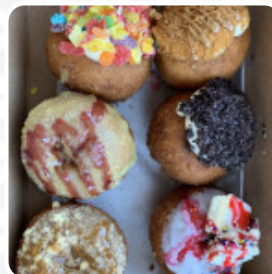

Bro's Doughs Menu

<https://menulist.menu>

2042 E Beltline Ave NE, 49525, Grand Rapids, US, United States
(+1)6162655098 - <http://www.brosdoughs.com/>

The Card of Bro's Doughs from Grand Rapids includes about 37 different menus and drinks. On average, you pay for a dish / drink about \$8.1. What [User](#) likes about Bro's Doughs: best donuts I had long time. freshly made before them, warm and soft in the middle with a perfect small crab on the outside, with a lot of delicious toppings. friendly and patient staff. would recommend! will definitely be back. [read more](#). The premises in the restaurant are wheelchair accessible and can also be used with a wheelchair or physical disabilities. What [User](#) doesn't like about Bro's Doughs: please stop hitting the "customer order is ready" before they handed it to the driver after they show, wait a bit and it was definitiw not ready. beautiful, badluster [read more](#). During a meal, a good drink is essential. In this [gastropub](#), you not only get delicious menus from the menu but also a comprehensive and particularly good variety of *good beers and other alcoholic beverages* that go well with the food, A catering service offered by the restaurant allows you to enjoy the dishes on-site or at the festival. It should not be forgotten that there is a extensive selection of **coffee and tea specialties** in this restaurant, At the bar, you can relax with a **cool beer** or other alcoholic and non-alcoholic drinks.

DIY KIT \$20.0

New Shirts Just In!

LONG SLEEVE T-SHIRT \$25.0

Coffee, Tea, and Hot Chocolate

96 OZ. COFFEE CARAFE \$20.0

Ingredients Used

DUCK

Main courses