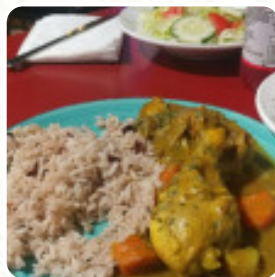

A complete [menu](#) of **Jamrock Cafe** from [Biloxi](#) covering all 20 courses and drinks can be found here on the menu. For *changing offers*, please get in touch via phone or use the contact details provided on the website.

What [User](#) likes about Jamrock Cafe:

delicious, authentic Jamaican food and excellent service! the chicken was so wet and fell from the bone! a little spicy, not too much. also a really cool Caribbean food shop right next door. [read more](#). The rooms on site are wheelchair accessible and can also be used with a wheelchair or physiological disabilities. What [User](#) doesn't

like about Jamrock Cafe:

Amazing food and overall great experience! The owner is very nice guy and makes you feel right at home. He does everything by himself and takes pride in what he does. He also owns the Jamaican market next door so make sure to check that out and give him some business! [read more](#). The restaurant also offers its guests a catering service, In addition, the delectable desserts of the establishment shine not only in the eyes of the little guests. We offer not only sweet pieces, cakes and small snacks, but also **cold and hot drinks**.