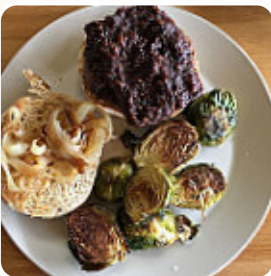

Here you can find the [menu](#) of Killer Vegan in Union. At the moment, there are 15 meals and drinks on the menu.

You can inquire about **seasonal or weekly deals** via phone. What [User](#) likes about Killer Vegan: The chickpea tuna melt was really good!! I also loved the [pizza](#) fries. Their house mozzarella is good enough that I'd probably get a sandwich with it next time. Also, the baked goods are from Vegan Treats [read more](#). The diner and its rooms are wheelchair accessible and thus usable with a wheelchair or physiological limitations. What [User](#) doesn't like about Killer Vegan:

that is the second time that I visited this establishment when I first ordered the dessert that was amazing. this time I ordered the meatball sandwich with fries the meatball sandwich was in order, I wasn't on the cheese to me, it had a taste. the meal really didn't wake me. but the service was fast and the staff was polite [read more](#).

Delicious [pizza](#) is baked fresh at Killer Vegan in Union using a time-honored method, The delicious *sandwiches*, small salads and other snacks can be planned well as a snack. Even South American fresh fish, meat, as well as corn and rice are cooked here, and you have the opportunity to try tasty American menus like Burger or Barbecue.