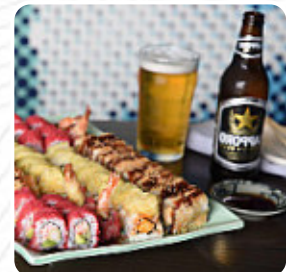

A [comprehensive menu](#) of Blue Sushi Sake & Grill from Omaha covering all **15** dishes and drinks can be found here on the food list. For *seasonal or weekly deals*, please get in touch via phone or use the contact details provided on the website. What [User](#) likes about Blue [Sushi](#) Sake & Grill:

Visit of Utah, and that was very venerable. Your tuna is super aromatic and fresh. I have the San Marcos Maki with Maguro Nigiri. And both were amazing. I really appreciate how diligent the waiter ask for more sushi before the bill and the end of happy hour. [read more](#). You can use the WLAN of the restaurant at no extra cost, And into the accessible rooms also come clientele with wheelchairs or physiological disabilities. In the kitchen of Blue Sushi Sake & Grill in Omaha, traditional dishes are prepared with original **Asian spices tasty**, The inventive fusion of different meals with fresh and occasionally daring products is highly valued by the customers - a good example of Asian Fusion. Blue Sushi Sake & Grill focuses on a lot of fresh vegetables, fish and meat in its healthy Japanese cuisine, and you can look forward to the tasty classic [seafood](#) cuisine.