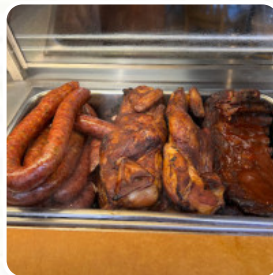

As soon as we have **an overview of dishes and drinks** for Schulze Family Restaurant from Rosenberg, we will publish it here. In the meantime, feel free to take a look at the menus in the surrounding area. Or help us by *uploading the meal plan here*. What [User](#) likes about Schulze Family Restaurant:

I like Shultzes BBQ. They are the best in the area by far. Never had a problem with quality or service AND it is the cleanest run restaurant I have ever seen. (I have been in the kitchen during and after working hours several times servicing their equipment). If you want real Family Owned Texas BBQ this is the place. A bit pricey but I think it's worth it. [read more](#). If you're in a rush, you can get tasty Fast-Food dishes to your taste from Schulze

Family Restaurant in Rosenberg, freshly prepared for you in few minutes, and you may look forward to the delicious typical seafood cuisine. Most often, the **burgers of this restaurant**, which are among the highlights, are offered along with filling side dishes like french fries, leaf and cabbage salads or wedges, The fine sandwiches, healthy salads and other snacks can be planned well as a snack.