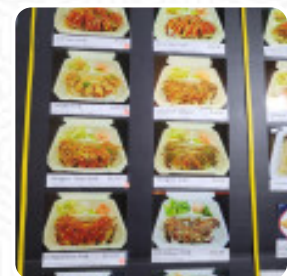

Makoto Sushi Menu

<https://menulist.menu>

99-115 Aiea Heights Dr Ste 227 Aiea, HI 96701-3914, 'Aiea, United States
 (+1)8087229711 - <http://www.makotosushiaiea.com>

A [complete menu](#) of Makoto [Sushi](#) from 'Aiea covering all 15 courses and drinks can be found here on the menu. For changing offers, please get in touch via phone or use the contact details provided on the website. What

[William E](#) likes about Makoto [Sushi](#):

You can't overlook this sushi spot. It's fusion [sushi](#). Fused with what, you might ask? I'll tell you what: Burritos. Because that's how gosh darn big these sushi rolls are. You only need one. Trust me. Look, if you're expecting high grade fish and artful presentation, this ain't really the place. If you're looking for cheap and FILLING sushi roll, Makoto's got you, fam. Actually, presentation isn't so bad, a... [read more](#). The restaurant also offers the possibility to sit outside and have something in beautiful weather, And into the accessible spaces also come customers with wheelchairs or physical disabilities. With a large selection of fresh vegetables, fish and meat, the Makoto Sushi from 'Aiea prepares **easy-to-digest, flavorful Japanese menus**, on the daily specials there are also a lot of Asian dishes. The Asian fusion cuisine is likewise an important part of Makoto [Sushi](#). Anyone who finds the usual and generally known meals too boring can here approach with a willingness to experiment and try some exciting combination of ingredients consume, The visitors of the restaurant are also thrilled with the comprehensive selection of various **coffee and tea specialities** that the restaurant offers.

Makoto Sushi Menu

Pizza

FUSION

Sandwiches & Hot Paninis

BURRITO

Appetizer

TEMPURA

Main Course