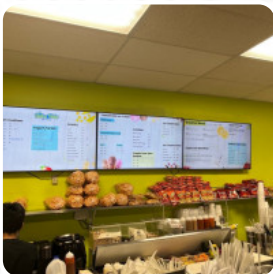

The **menu of La Dulce Vida Neveria** from Melrose Park includes **100** menus. On average, menus or drinks on the menu cost about $9.7. The categories can be viewed on the menu below. What [User](#) likes about La Dulce Vida Neveria:

looks like a clean, very busy, family-oriented salon. all ice salons have lines of customers waiting for their orders and waiting for orders, and that is not a withdrawal. I ordered my sheer superfood smoothie online before the time, and it waits for me when I arrived. it had been added to the regular ingredients and when it served me with a regular straw, I was afraid that there would be lumps that I could not easil... [read more](#). You can use the WiFi of the place at no extra cost, And into the accessible spaces also come visitors with wheelchairs or physiological limitations. What [User](#) doesn't like about La Dulce Vida Neveria:

I've been going to this place for years and have never had a problem up until today, the staff is amazing, its a little pricy but its always been so yummy, i have never had a problem . I ordered two large elotes, paid and made my way home. Once i got home and began eating, something tasted weird (somewhat expired, off taste. no biggie i said as i continued to eat maybe i need to mix it a little, nope didnt work, elot... [read more](#). For guests of the establishment, the *catering service* is also available, Especially, many visitors are looking forward to the diverse, delectable [Mexican](#) cuisine. You can also relax at the bar after the meal (or during it) and enjoy a alcoholic or non-alcoholic drink, Particularly, the guests love the tasty juices.