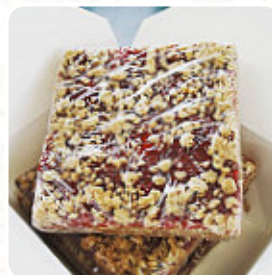

## Lunchbox Cafe Menu

<https://menulist.menu>

409 N Ruby, Ellensburg, Washington, USA, 98926, United States  
(+1)5099333332 - <https://lunchboxcafeellensburg.com/>

Here you can find the [menu](#) of **Lunchbox Cafe** in Ellensburg. At the moment, there are 32 meals and drinks on the food list. You can inquire about changing offers via phone. What [User](#) likes about Lunchbox Cafe: our first station on the way to ceour D' alene was the lunchbox cafe in [Ellensburg](#). they had a comfortable covered seating area and several vegan options. we enjoyed a heavenly horny bar that beet reuben (oh my lanta, that was amazing the vegan (so fresh and so tasty of the southwestern rice and bohnensalat (spicky and full taste a protei. smoothie and a healthy children's box (perfect pairing of pb bagel, carrots an... [read more](#). The diner and its rooms are wheelchair accessible and thus reachable with a wheelchair or physical limitations, Depending on the weather conditions, you can also sit outside and have something. If you're craving some spicy South American cuisine, you've come to the right place: delicious dishes, cooked with fish, seafood, and meat, though corn, beans, and potatoes are also in the menu, There are also *fresh breads and snacks*, complemented by a variety of cold and hot beverages. The establishments serves a comprehensive range of fresh and tasty juices, here they serve a **comprehensive brunch** for breakfast.