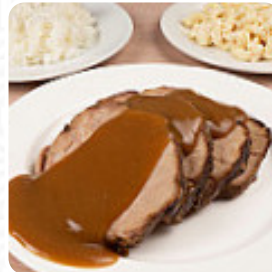

On this webpage, you can find the **complete [menu](#) of Zippy's Mokauea St** from Honolulu. Currently, there are 17 courses and drinks available. For seasonal or weekly deals, please contact the restaurant owner directly. You can also contact them through their website. What [User](#) likes about Zippy's Mokauea St:

I love zippys courts. korean fried chicken chilie, chilie and fries Portuguese bean suppe mushroom prime burger, etc. unfortunately zippy has changed the orange bang and lilikoi drinks. I got the lilikoi yesterday and it was very watered and tasted more like a lilikoi taste tea. sheet! soouu. everything except the drinks is great imho. = d [read more](#). The premises on site are wheelchair accessible and can also be used with a wheelchair or physical

limitations. What [User](#) doesn't like about Zippy's Mokauea St:

Wide menu selection of local favorites. Back options. Immediate value could be better. Korean fried chicken plate was a bit done and very high in sodium. Will not return for lunch or dinner. [read more](#). Zippy's Mokauea St from

Honolulu is respected for its delicious burgers, to which spicy fries, salads and other sides are presented, The customers of the establishment are also thrilled with the large variety of differing **coffee and tea specialities** that the establishment offers. Would you rather enjoy the food at home or on a special occasion like a festival?

Thanks to the in-house catering, that's easily possible, They also present delicious *South American* meals to you in the menu.