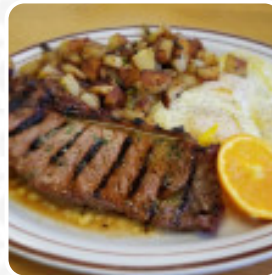

Shop Cafe Menu

<https://menulist.menu>

33104 Lerdo Hwy, CA 93308-9767, United States, Bakersfield
(+1)6613997467

Here you can find the [menu](#) of Shop Cafe in Bakersfield. At the moment, there are **19** dishes and drinks on the menu. You can inquire about changing offers via phone. What [Gilbert P](#) likes about Shop Cafe: This place is great. I like the atmosphere of the place and the food is wonderful. The portions are reasonable and always walk out with a full stomach. The staff are friendly and I always have a great experience when I eat here, highly recommended. I believe its CROATIAN owned. ZIVJELI! [read more](#). The restaurant is accessible and can therefore also be used with a wheelchair or physical disabilities, and there is free WLAN. If the weather are right, you can also have something to eat outside. What [Raul M](#) doesn't like about Shop Cafe: Food isnt that great. service is ok. Food would be better if they added seasonings to their plates. This place is pretty visible so you wont get lost trying to find it, its right next to the Chevron. Parking is ok it's just difficult to get out sometimes when you want to go in the opposite direction of traffic. [read more](#). If you're in a rush, you can get tasty Fast-Food meals just the way you like it from Shop Cafe in Bakersfield, freshly prepared for you in few minutes, For a snack, you can also have the yummy sandwiches, healthy salads and other snacks. In this restaurant there is also an comprehensive diversity of *coffee and tea specialties* not to forget, here they serve a **comprehensive brunch** in the morning.