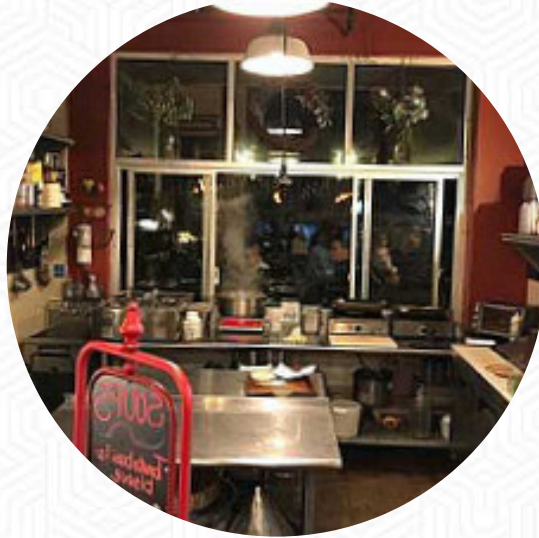

## ***Houndstooth Sauce Company, LLC Menu***

<https://menulist.menu>

3201 Corrine Drive Orlando, FL 32803, United States  
(+1)6788730979,(+1)4073792381 - <https://linktr.ee/wafu>

The Card of Houndstooth Sauce Company, LLC from Orlando includes about 54 different dishes and drinks. On average, you pay for a dish / drink about \$11.8. What [Ricardo Greenfelder](#) likes about Houndstooth Sauce Company, LLC: