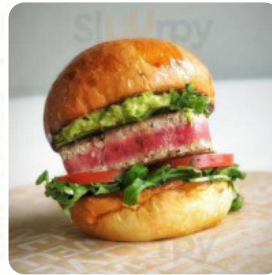

## ***Kyle's Kitchen Menu***

<https://menulist.menu>  
5723 Calle Real, Goleta, United States  
(+1)8058452260 - <http://www.kyleskitchen.com/>

The **menu of Kyle's Kitchen** from [Goleta](#) includes 74 menus. On average, menus or drinks on the card cost about \$7.8. The categories can be viewed on the menu below. What [Jae B](#) likes about Kyle's Kitchen: When I go see my mom in Goleta we almost always go to Kyle's, they have really good hamburgers. If you don't eat meat, they have the most bomb salads. Some with meat some without. I love the cowboy salad they have two locations to serve you. Lol [read more](#). In case you're hungry some **seasoned South American cuisine**, you're in the right place: exquisite dishes, cooked with fish, seafood, and meat, but also corn, beans, and potatoes are on the menu, Besides, the light and healthy meals in the specialty list are among the favorite dishes of the guests. Not to be left out is the comprehensive selection of *coffee and tea specialties* in this restaurant, and you can enjoy here fine American dishes like [Burger](#) or [Barbecue](#).