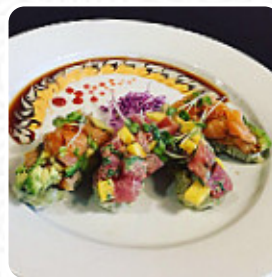

## *Shine's Fresh Asian Menu*

<https://menulist.menu>  
30 Leonard St, Belmont, United States  
(+1)6174896333 - <https://www.goshines.com>

The [menu of Shine's Fresh Asian](#) from Belmont includes 33 dishes. On average, dishes or drinks on the card cost about \$9.5. The categories can be viewed on the menu below. What [User](#) likes about Shine's Fresh Asian: super flaky xi a rougamo 'burgers'! I had never had a greasy, meat was also generous! can not talk to others directed, but glad that their flagship court was beaten from the park. red is spicy gay, other is cumin lamb [read more](#). The restaurant offers free WLAN for its visitors, And into the accessible spaces also come clientele with wheelchairs or physical disabilities. What [User](#) doesn't like about Shine's Fresh Asian: Super slow with orders. I ordered a pick up that says ready at 19:13, but I waited in the store for 40 minutes till 19:53 for my order! Better call to confirm if the order's ready. [read more](#). Shine's Fresh Asian from Belmont is a good option for a bar if you want to have a beer after work and hang out with friends, Many customers find it especially great that they can try the **versatile, tasty Chinese cuisine**. You have a special event and want to enjoy the food at your place? With the in-house **catering service**, that's easily doable, among the delicacies of this establishment are especially the *Sashimi* and *Sashimi*.

# Shine's Fresh Asian Menu