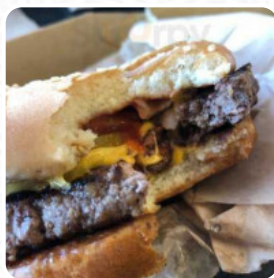

## ***McDonald's Menu***

<https://menulist.menu>  
2320 Dixwell Ave, Hamden, United States  
(+1)2032308116

The *menu of McDonald's* from Hamden includes **106** meals. On average, **meals or drinks on [the menu](#)** cost about \$3.3. The categories can be viewed on the menu below. What [User](#) likes about McDonald's: This McDonald's is the absolute best I have ever been too and I am very well traveled. The way they train newer employees allows them to catch on very quickly. Not to mention the heavy traffic at all hours of the day- the customer service is very good. I wouldn't usually leave a review on a chain business but this place is such a positive experience I had too. [read more.](#)