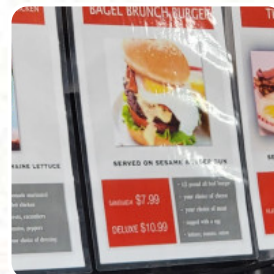

## Bagel Brunch Menu

<https://menulist.menu>

831 Main Ave, Passaic, United States

(+1)8622259575 - <https://www.iwantbagelbrunch.com/>

**The Card** of Bagel Brunch from Passaic includes about **228** different dishes and drinks. On average, you pay for a dish / drink about \$7.7. What **User** likes about Bagel Brunch: