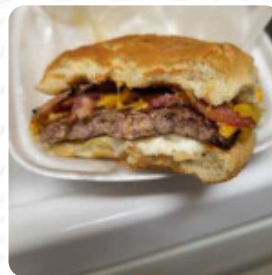

## ***Burgerim Menu***

<https://menulist.menu>  
3217 Schoenersville Rd, Bethlehem, United States  
(+1)6104191668

The place from Bethlehem offers 27 different meals and drinks on the menu at an average \$14.3. If you want to try tasty **American courses like burgers or barbecue**, Burgerim from Bethlehem is the place to be, You can also discover delicious South American cuisine on the menu. Typically, the **burgers of this place** are served as highlights along with sides like french fries, leaf and cabbage salads or wedges.