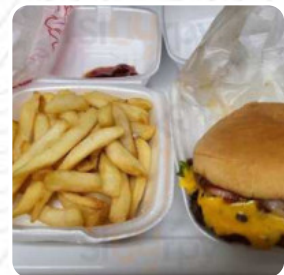

## ***Burgerim Menu***

<https://menulist.menu>  
3217 Schoenersville Rd, Bethlehem, United States  
(+1)6104191668

The place from Bethlehem offers 27 different meals and drinks on the menu at an average \$14.3. If you want to try tasty **American courses like burgers or barbecue**, Burgerim from Bethlehem is the place to be, You can also discover delicious South American cuisine on the menu. Typically, the **burgers of this place** are served as highlights along with sides like french fries, leaf and cabbage salads or wedges.